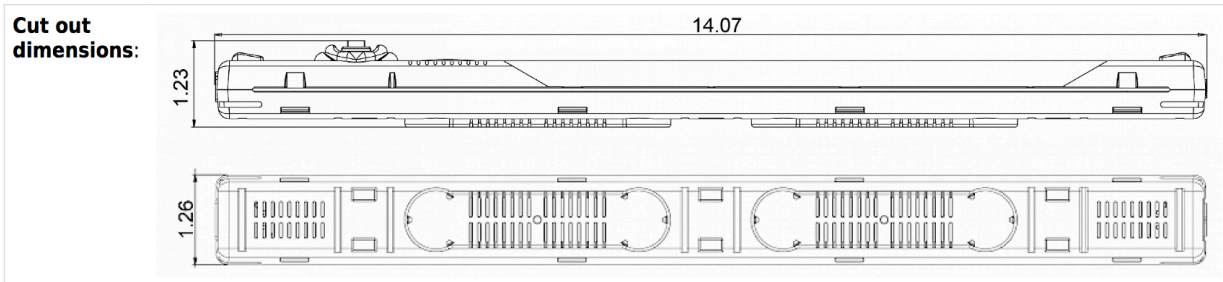

Data Sheet
400 Lm LED Light Strips

Distributed by

www.bristolinstruments.com

Bristol Instruments
90 Canal Street - 4th Floor
Boston, MA 02114

Toll free
877-866-8500

400 Lm LED light strips

Description

Color:	Top cover transparent / body blue
Housing Material:	PC plastic
Ingress protection:	IP 20
Included:	Built-in Motion Sensor, switch off time 5 min. <u>or</u> built-in On/Off switch, Mounting accessories
Note:	class II
Approvals:	CE, cURus

Technical data

Operating temperature range:	-22°F -158°F UL max temp: 140°F
Mounting:	Magnets / clips
Dimension H x W x D:	14.07 x 1.26 x 1.4 inch
Weight:	0.3 lbs.
Voltage / Frequency:	24-265 V DC/AC ~ 0/50/60 Hz
Power consumption:	4 Watt
Lamp:	LED, 120° angle, 6500K
Luminosity:	400 Lm
Lifetime:	50,000 hrs. @ 68°F
Connection:	Wieland connector

400 Lm LED Light with Motion Sensor Drawing

400 Lm LED Light with On/Off Switch Drawing

Ordering Information

Light Output (Lm)	Description	Power Supply	Mounting	Cable Length (in)	Order #
400	LED light strip, 14 in length, motion sensor	24-265 V AC/DC	magnets/ clips	---	S400000
400	LED light strip, 14 in length, on/off switch	24-265 V AC/DC	magnets/ clips	---	S400100
700	LED light strip, 14 in length, motion sensor	120-230 V AC	magnets/ clips	---	S400076
700	LED light strip, 14 in length, on/off switch	120-230 V AC	magnets/ clips	---	S400176
Accessory	AC/DC power cord, white, with female connector	250 V AC max.	plug connect	118	400711
Accessory	AC/DC power cord, white, with female connector	250 V AC max.	plug connect	20	400712
Accessory	AC/DC daisy chain cord, white, with female connector	250 V AC max.	plug connect	20	400721
Accessory	AC/DC power/daisy chain cord, white, w/ fem. conn.	250 V AC max.	plug connect	39	400731
Accessory	Wieland Female Connector, white	250 V AC max.	---	---	400702
Accessory	Wieland Male Connector, white	250 V AC max.	---	---	400703