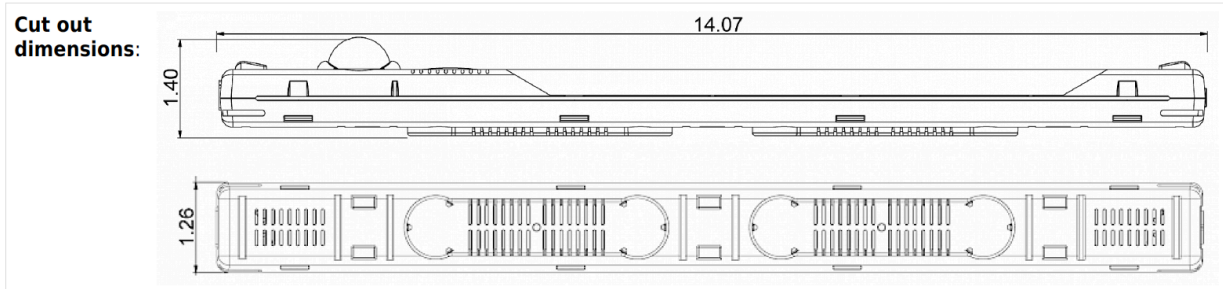

Data Sheet
400 Lm LED Light Strips

Distributed by

www.bristolinstruments.com

Bristol Instruments
90 Canal Street - 4th Floor
Boston, MA 02114

Toll free
877-866-8500

400 Lm LED light strips

Description

Color:	Top cover transparent / body blue
Housing Material:	PC plastic
Ingress protection:	IP 20
Included:	Built-in Motion Sensor, switch off time 5 min. <u>or</u> built-in On/Off switch, Mounting accessories
Note:	class II
Approvals:	CE, cURus

Technical data

Operating temperature range:	-22°F -158°F UL max temp: 140°F
Mounting:	Magnets / clips
Dimension H x W x D:	14.07 x 1.26 x 1.4 inch
Weight:	0.3 lbs.
Voltage / Frequency:	24-265 V DC/AC ~ 0/50/60 Hz
Power consumption:	4 Watt
Lamp:	LED, 120° angle, 6500K
Luminosity:	400 Lm
Lifetime:	50,000 hrs. @ 68°F
Connection:	Wieland connector

400 Lm LED Light with Motion Sensor Drawing

400 Lm LED Light with On/Off Switch Drawing

Ordering Information

Light Output (Lm)	Description	Power Supply	Mounting	Cable Length (in)	Order #
400	LED light strip, 14 in length, motion sensor	24-265 V AC/DC	magnets/ clips	---	S400000
400	LED light strip, 14 in length, on/off switch	24-265 V AC/DC	magnets/ clips	---	S400100
700	LED light strip, 14 in length, motion sensor	120-230 V AC	magnets/ clips	---	S400076
700	LED light strip, 14 in length, on/off switch	120-230 V AC	magnets/ clips	---	S400176
Accessory	AC/DC power cord, white, with female connector	250 V AC max.	plug connect	118	400711
Accessory	AC/DC power cord, white, with female connector	250 V AC max.	plug connect	20	400712
Accessory	AC/DC daisy chain cord, white, with female connector	250 V AC max.	plug connect	20	400721
Accessory	AC/DC power/daisy chain cord, white, w/ fem. conn.	250 V AC max.	plug connect	39	400731
Accessory	Wieland Female Connector, white	250 V AC max.	---	---	400702
Accessory	Wieland Male Connector, white	250 V AC max.	---	---	400703